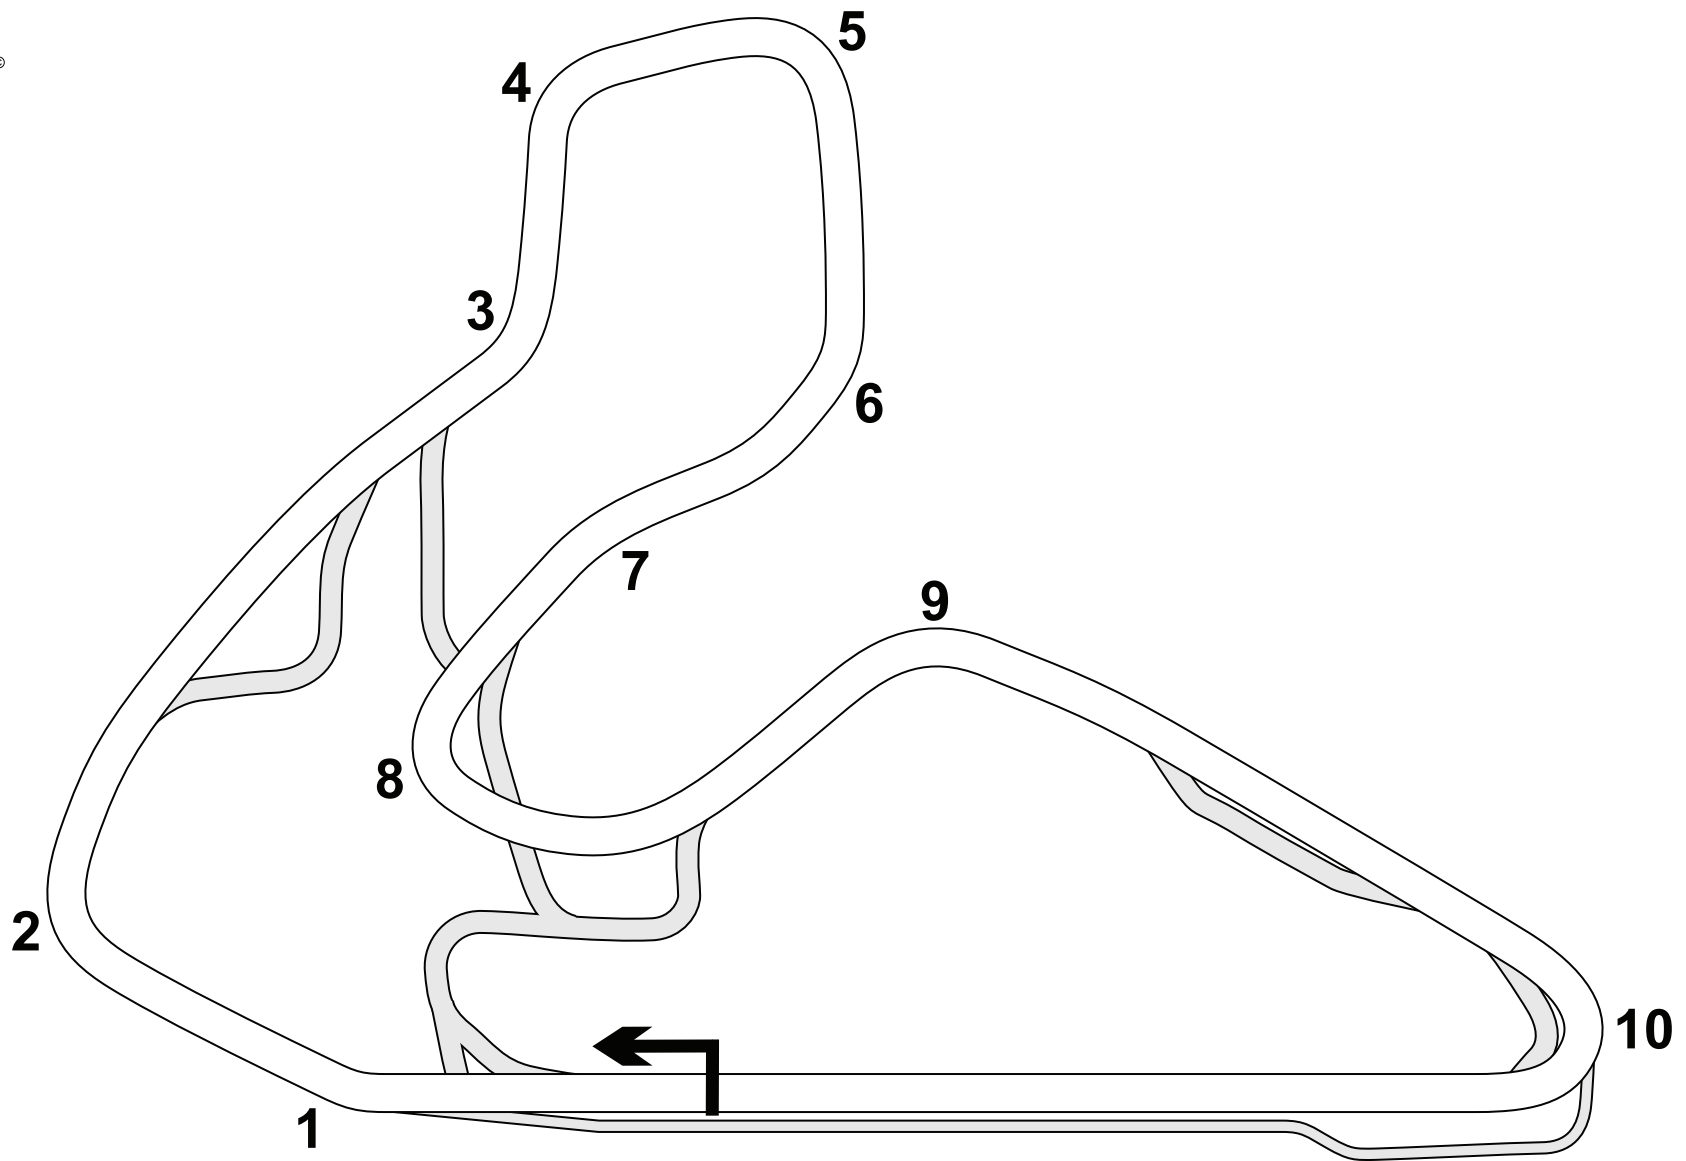

Circuit Map®

Wakefield Park, NSW

**CHAMPION'S
RIDE DAYS**

**TAKE IT
TO THE TRACK!**

PH: 07 3287 4144

www.championsridedays.com.au

info@championsridedays.com.au

3/50 Union Circuit, Yatala Q 4207